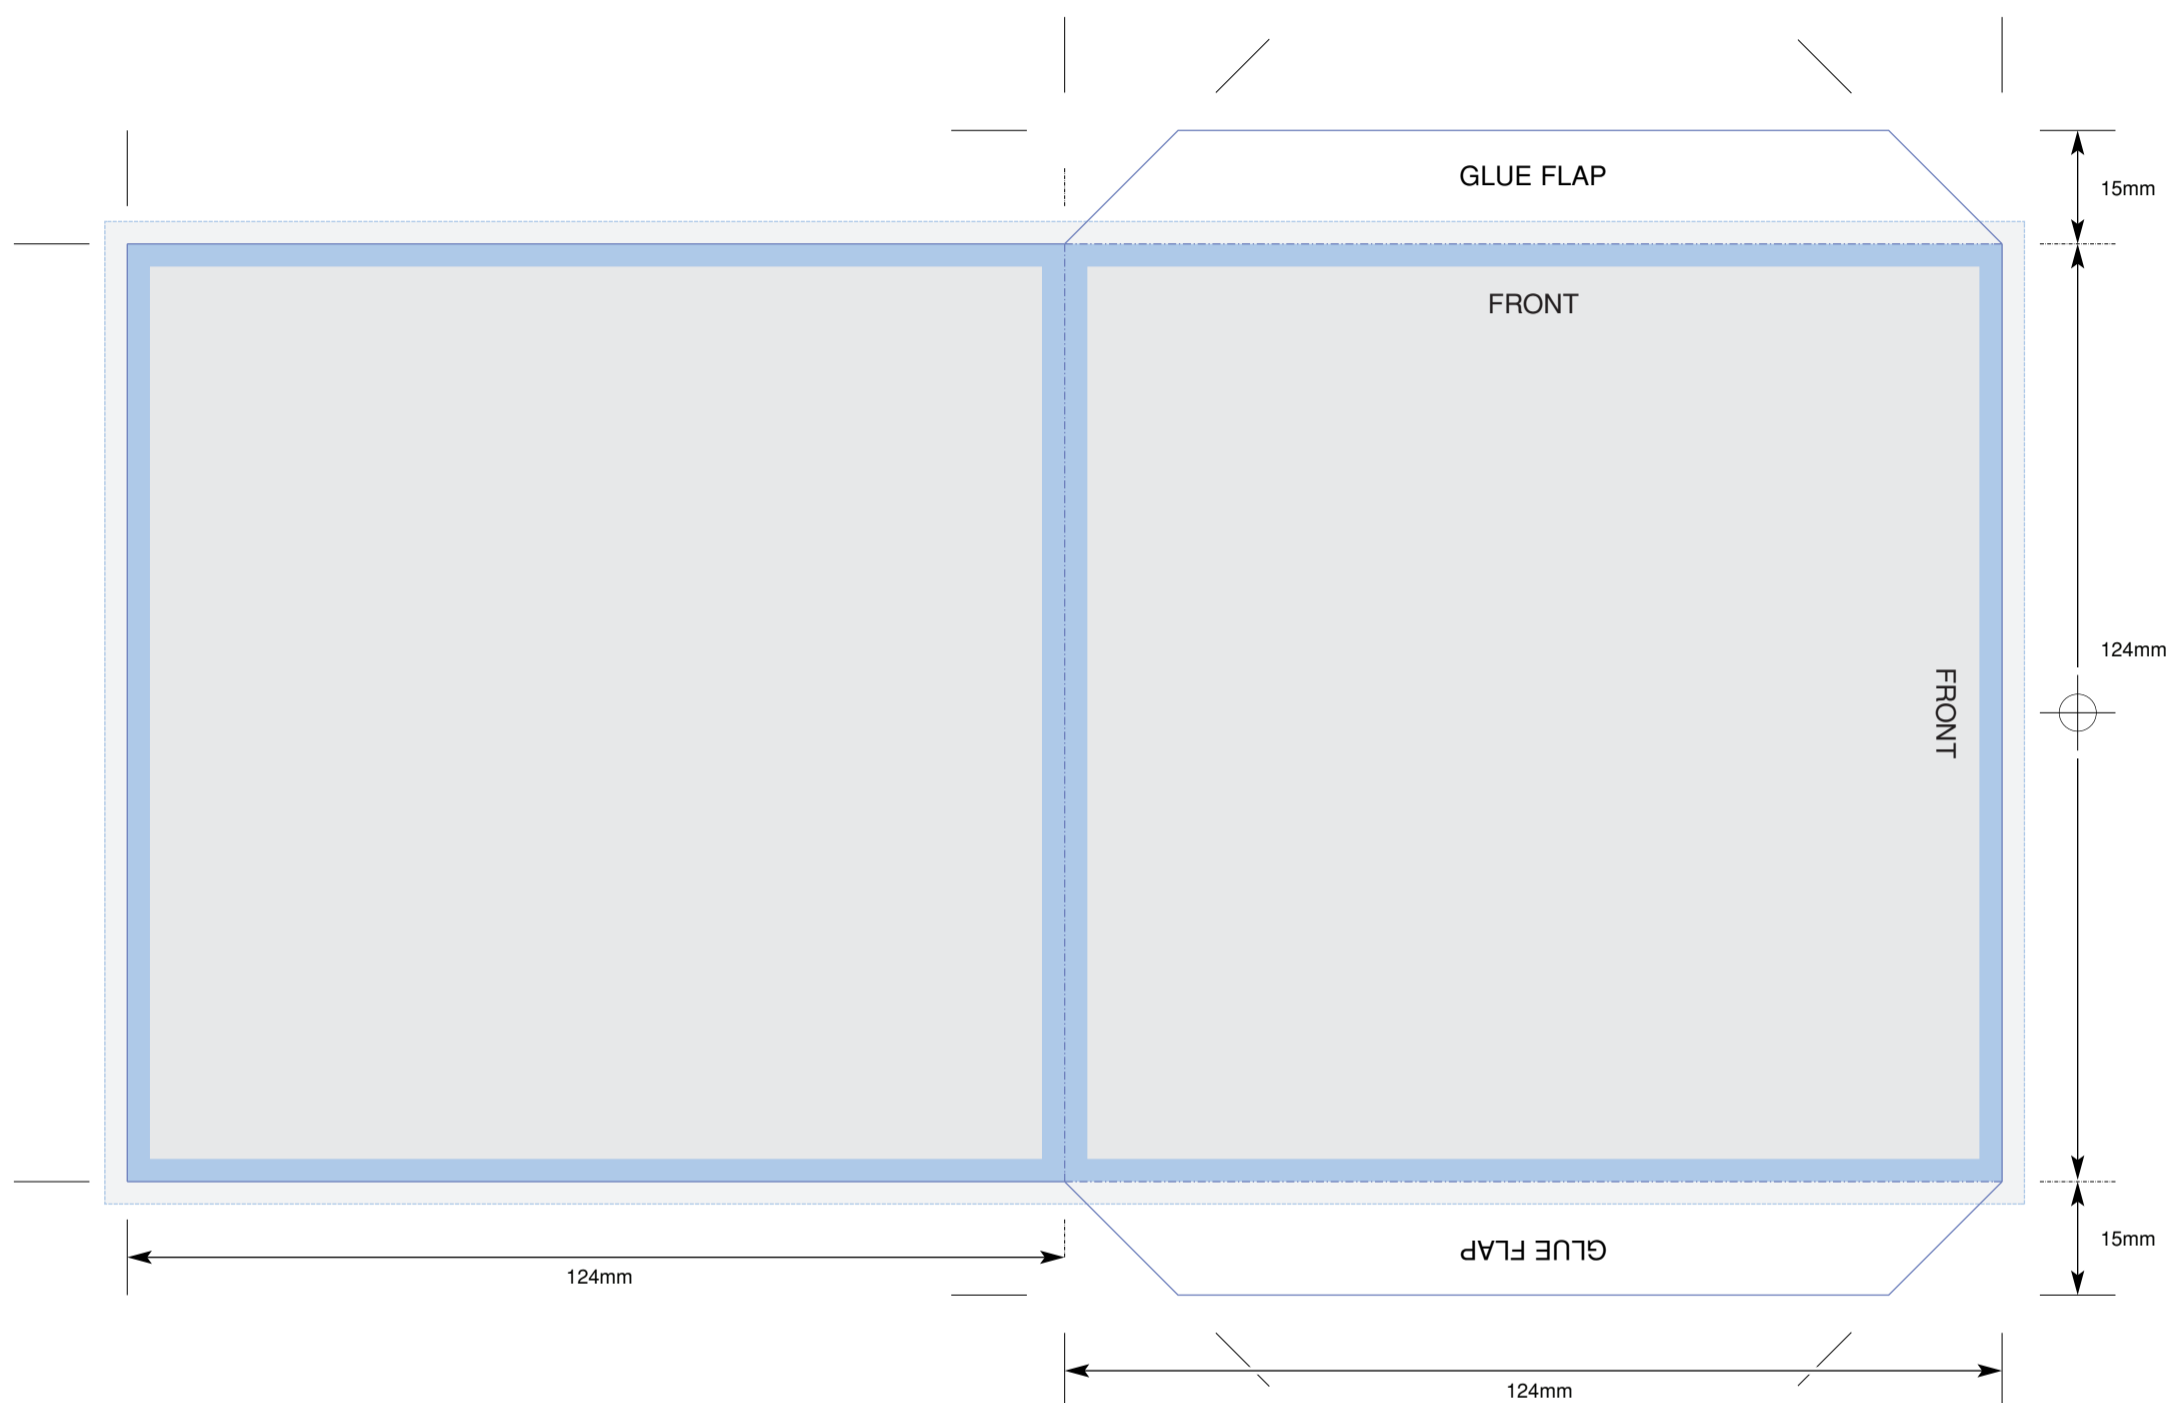

# DESIGN STUDIO / PRINTING SPECIFICATION

5 inch DISC WALLET (internal flaps)

■ Printable Area    ■ Required Bleed    ■ No Text Area